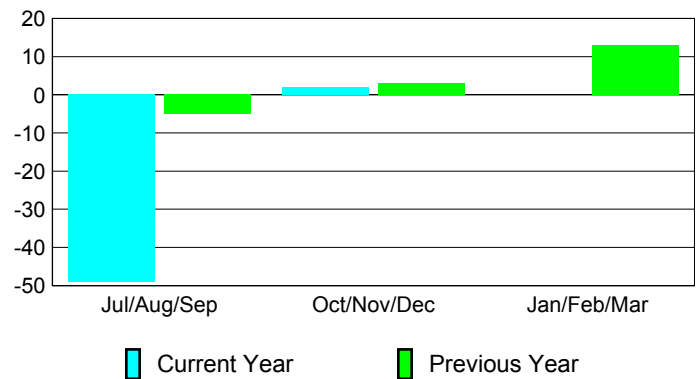

Comparison of Membership Gain/Loss

Current Year Compared to the Previous Year