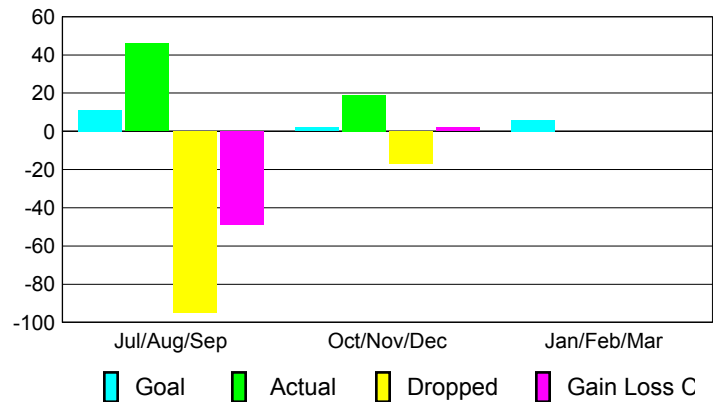

### Club Results 2012-2013

Goal, New, Dropped, Gain/Loss

## MEMBERSHIP

Membership Results  
2012-2013

Membership  
2011-2012

Month	Net Memb Goal	Actual New Memb	Actual Dropped Memb	Gain/Loss of Memb	Gain/Loss of Memb
Jul/Aug/Sep	11	46	-95	-49	-5
Oct/Nov/Dec	2	19	-17	2	3
Jan/Feb/Mar	6				13
<b>Totals</b>	<b>19</b>	<b>65</b>	<b>-112</b>	<b>-47</b>	<b>11</b>

### Membership Results 2012-2013

Goal, New, Dropped, Gain/Loss